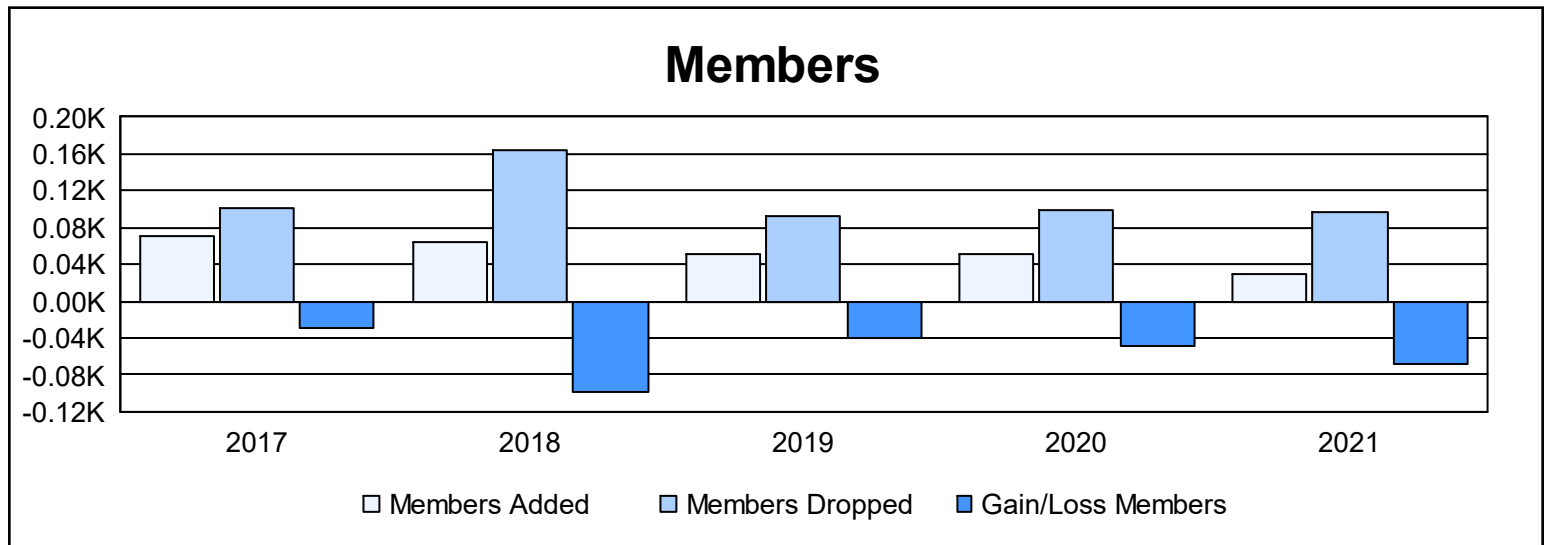

Year	New Clubs	Dropped Clubs	Gain/ Loss Clubs	New Members	Charter Members	Reinstate Members	Transfer Members	Total Member Added	Total Members Dropped	Gain/ Loss Members
2016-2017	0	1	-1	66	0	4	1	71	101	-30
2017-2018	0	3	-3	33	3	26	3	65	164	-99
2018-2019	0	3	-3	37	2	11	2	52	93	-41
2019-2020	0	2	-2	49	0	1	2	52	100	-48
2020-2021	0	1	-1	25	0	2	2	29	97	-68
<b>Average</b>	<b>0</b>	<b>2</b>	<b>-2</b>	<b>42</b>	<b>1</b>	<b>9</b>	<b>2</b>	<b>54</b>	<b>111</b>	<b>-57</b>

### Membership Composition June 2021 Cumulative