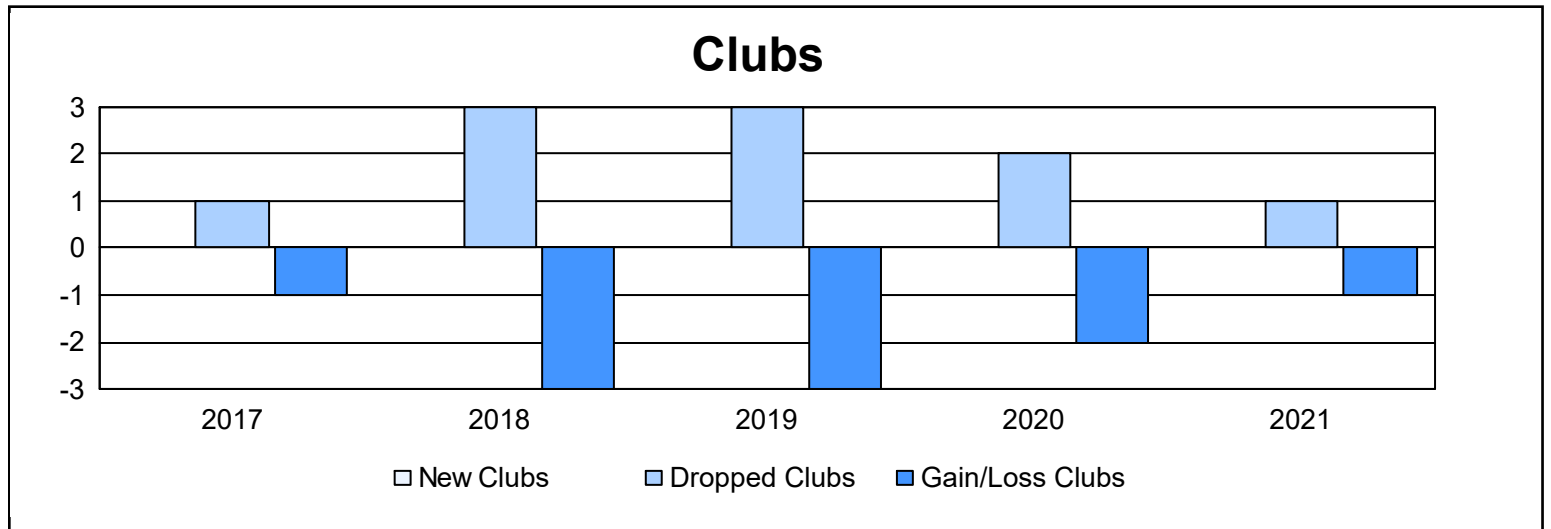

Year	New Clubs	Dropped Clubs	Gain/ Loss Clubs	New Members	Charter Members	Reinstate Members	Transfer Members	Total Member Added	Total Members Dropped	Gain/ Loss Members
2016-2017	0	1	-1	66	0	4	1	71	101	-30
2017-2018	0	3	-3	33	3	26	3	65	164	-99
2018-2019	0	3	-3	37	2	11	2	52	93	-41
2019-2020	0	2	-2	49	0	1	2	52	100	-48
2020-2021	0	1	-1	25	0	2	2	29	97	-68
<b>Average</b>	<b>0</b>	<b>2</b>	<b>-2</b>	<b>42</b>	<b>1</b>	<b>9</b>	<b>2</b>	<b>54</b>	<b>111</b>	<b>-57</b>

### Membership Composition June 2021 Cumulative