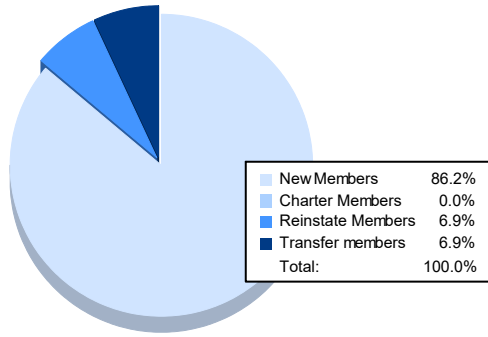

Year	New Clubs	Dropped Clubs	Gain/ Loss Clubs	New Members	Charter Members	Reinstate Members	Transfer Members	Total Member Added	Total Members Dropped	Gain/ Loss Members
2016-2017	0	1	-1	66	0	4	1	71	101	-30
2017-2018	0	3	-3	33	3	26	3	65	164	-99
2018-2019	0	3	-3	37	2	11	2	52	93	-41
2019-2020	0	2	-2	49	0	1	2	52	100	-48
2020-2021	0	1	-1	25	0	2	2	29	97	-68
<b>Average</b>	<b>0</b>	<b>2</b>	<b>-2</b>	<b>42</b>	<b>1</b>	<b>9</b>	<b>2</b>	<b>54</b>	<b>111</b>	<b>-57</b>

### Membership Composition June 2021 Cumulative